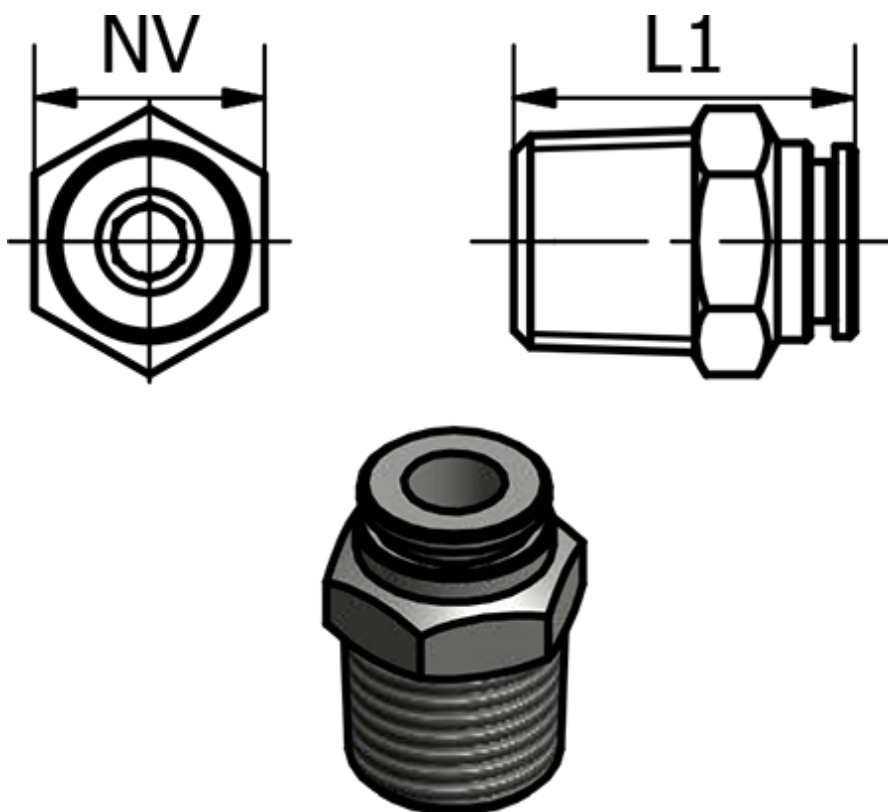

Article number: 586450144ES

Description: Stainless steel, straight union 45.014-04 ES, Ø4 - R 1/4"  
conical thread

## Measures

--  
--  
L1 = 20  
NV = 14  
SW = -